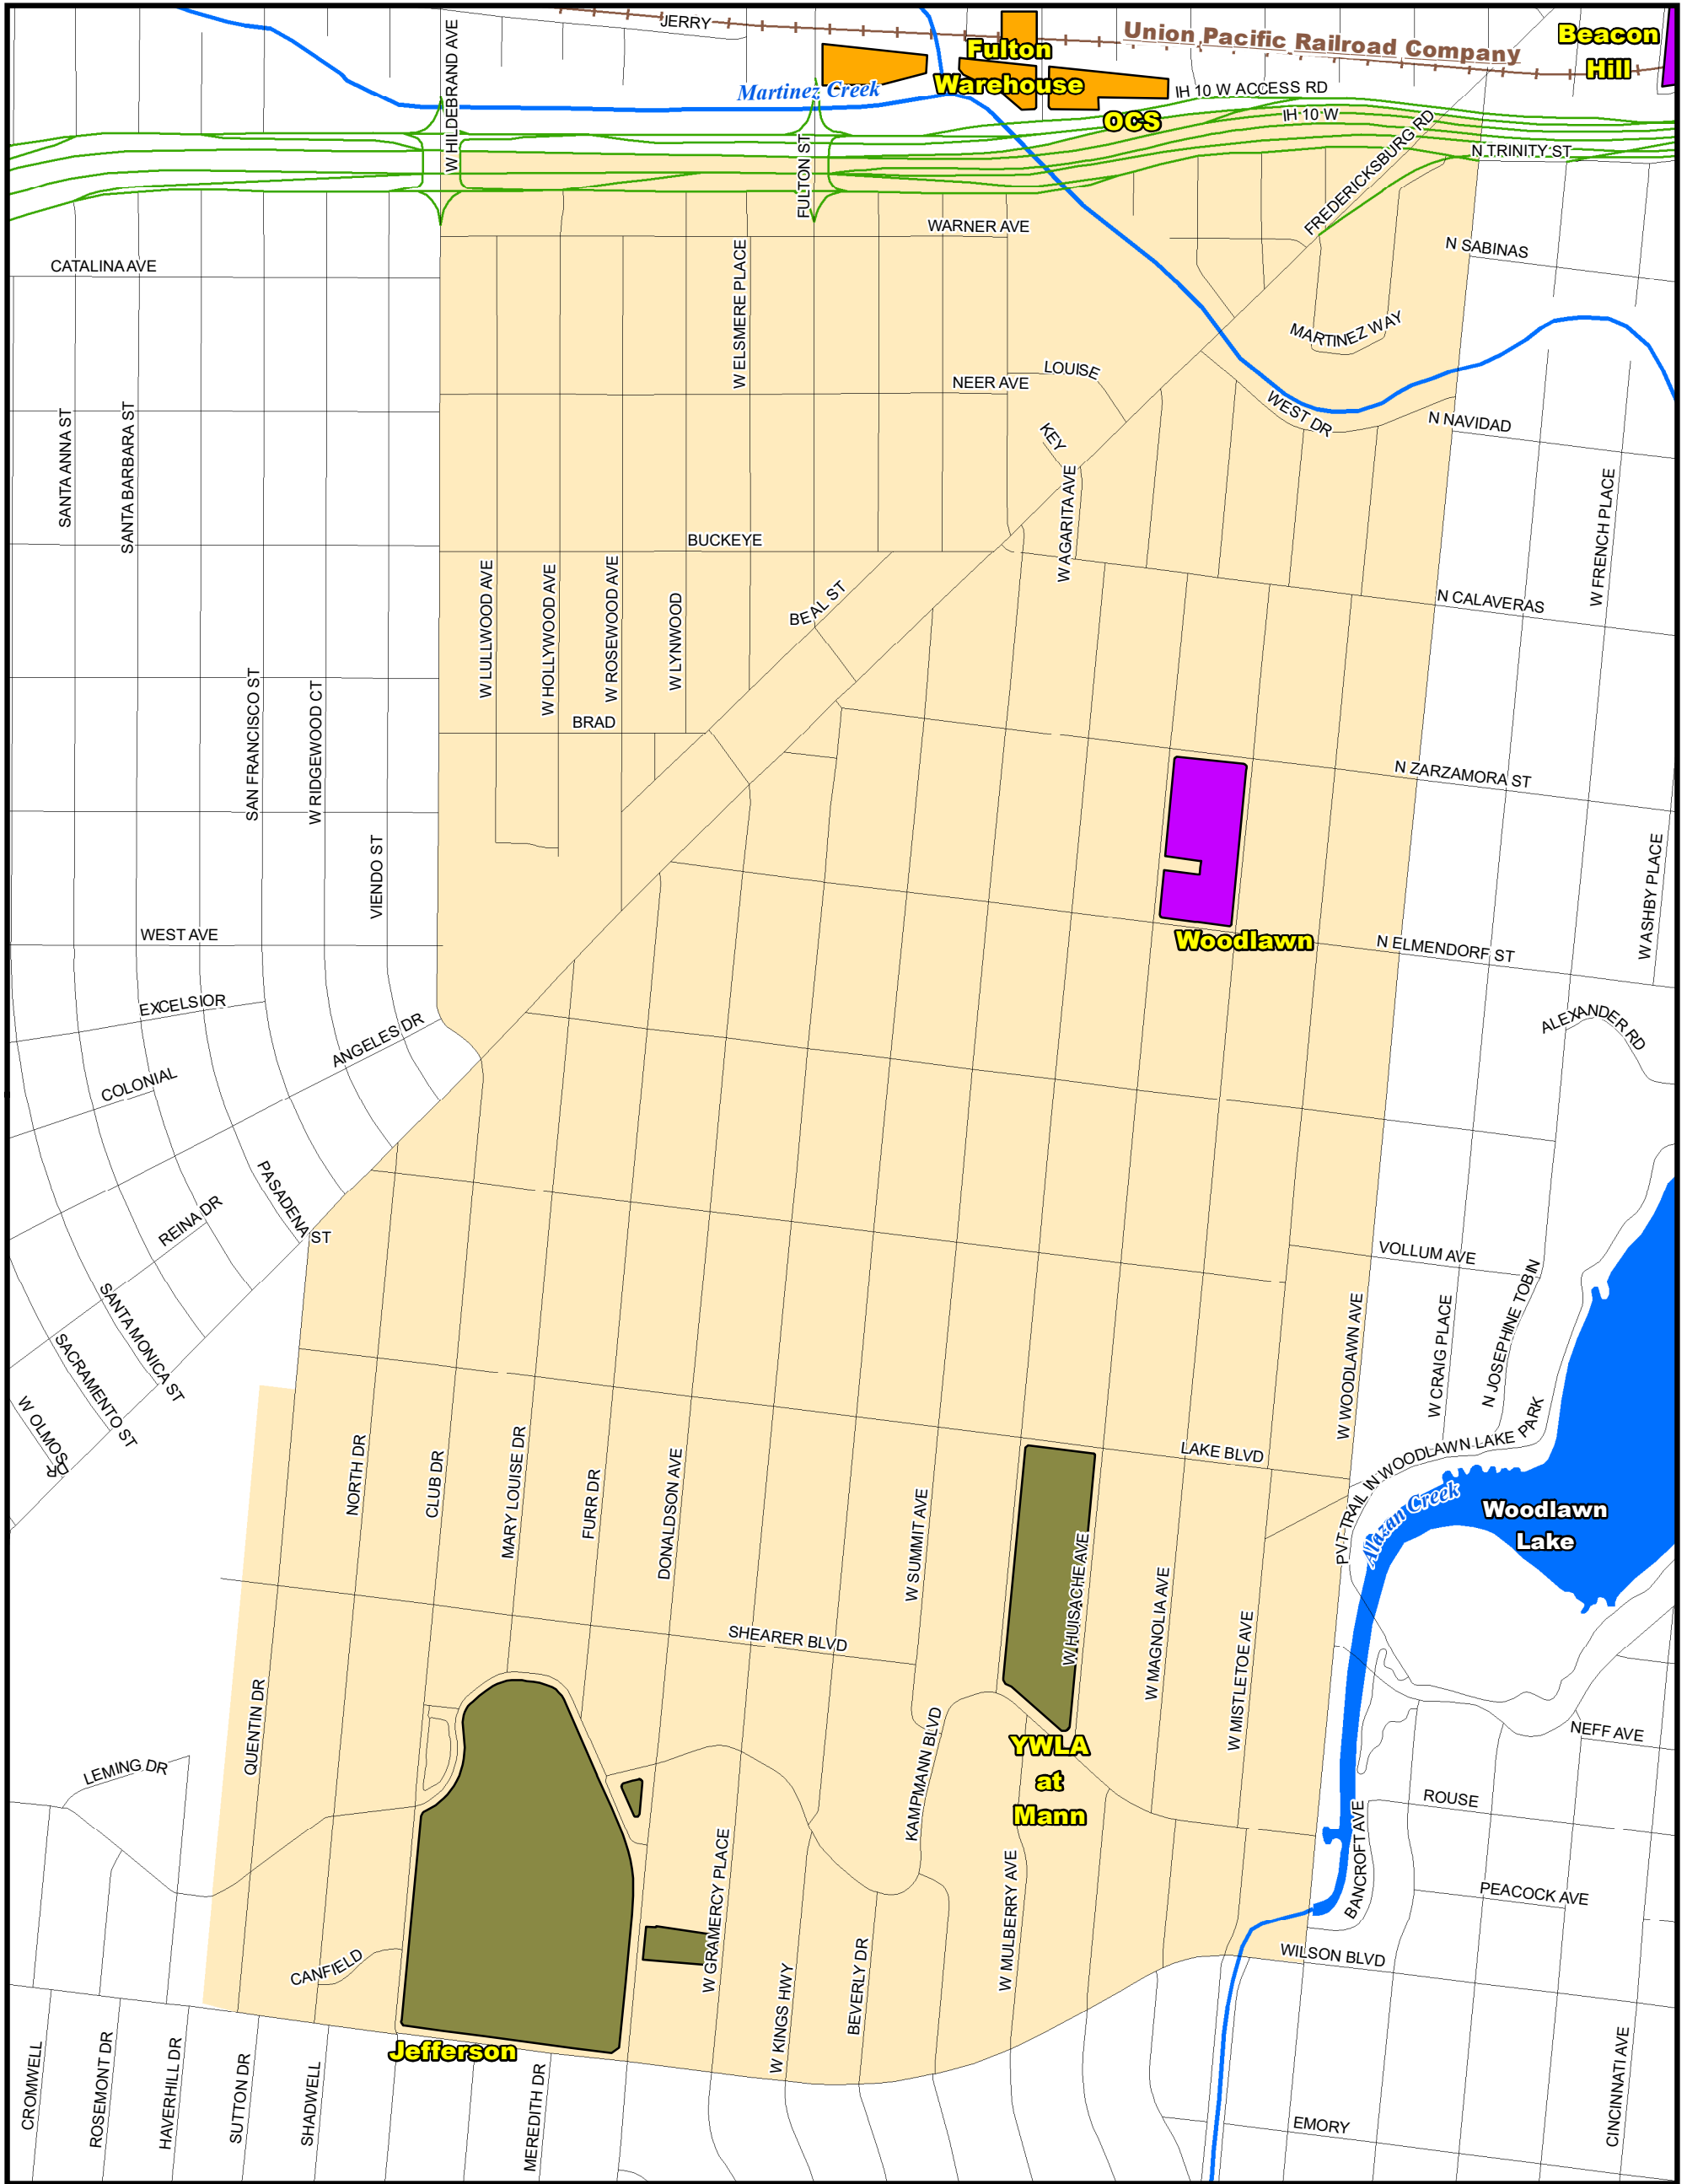

Attendance Boundary for 2021-2022

WOODLAWN
Primary School
Grades Served: K-8

1717 W. MAGNOLIA AVE.
SAN ANTONIO, TX 78201

LEGEND

1 inch equals 0.14 miles

Last Updated 2019-2020

SAISD Facilities		Route Features		Natural Features	
Facility_Type					
Administrative	Primary PK/K-5/6	Middle School	Streets	Rivers & Creeks	Water Bodies
Closed - Pending Reuse	High School	PK/K-8 School	Railroad Tracks		
		Special Program			