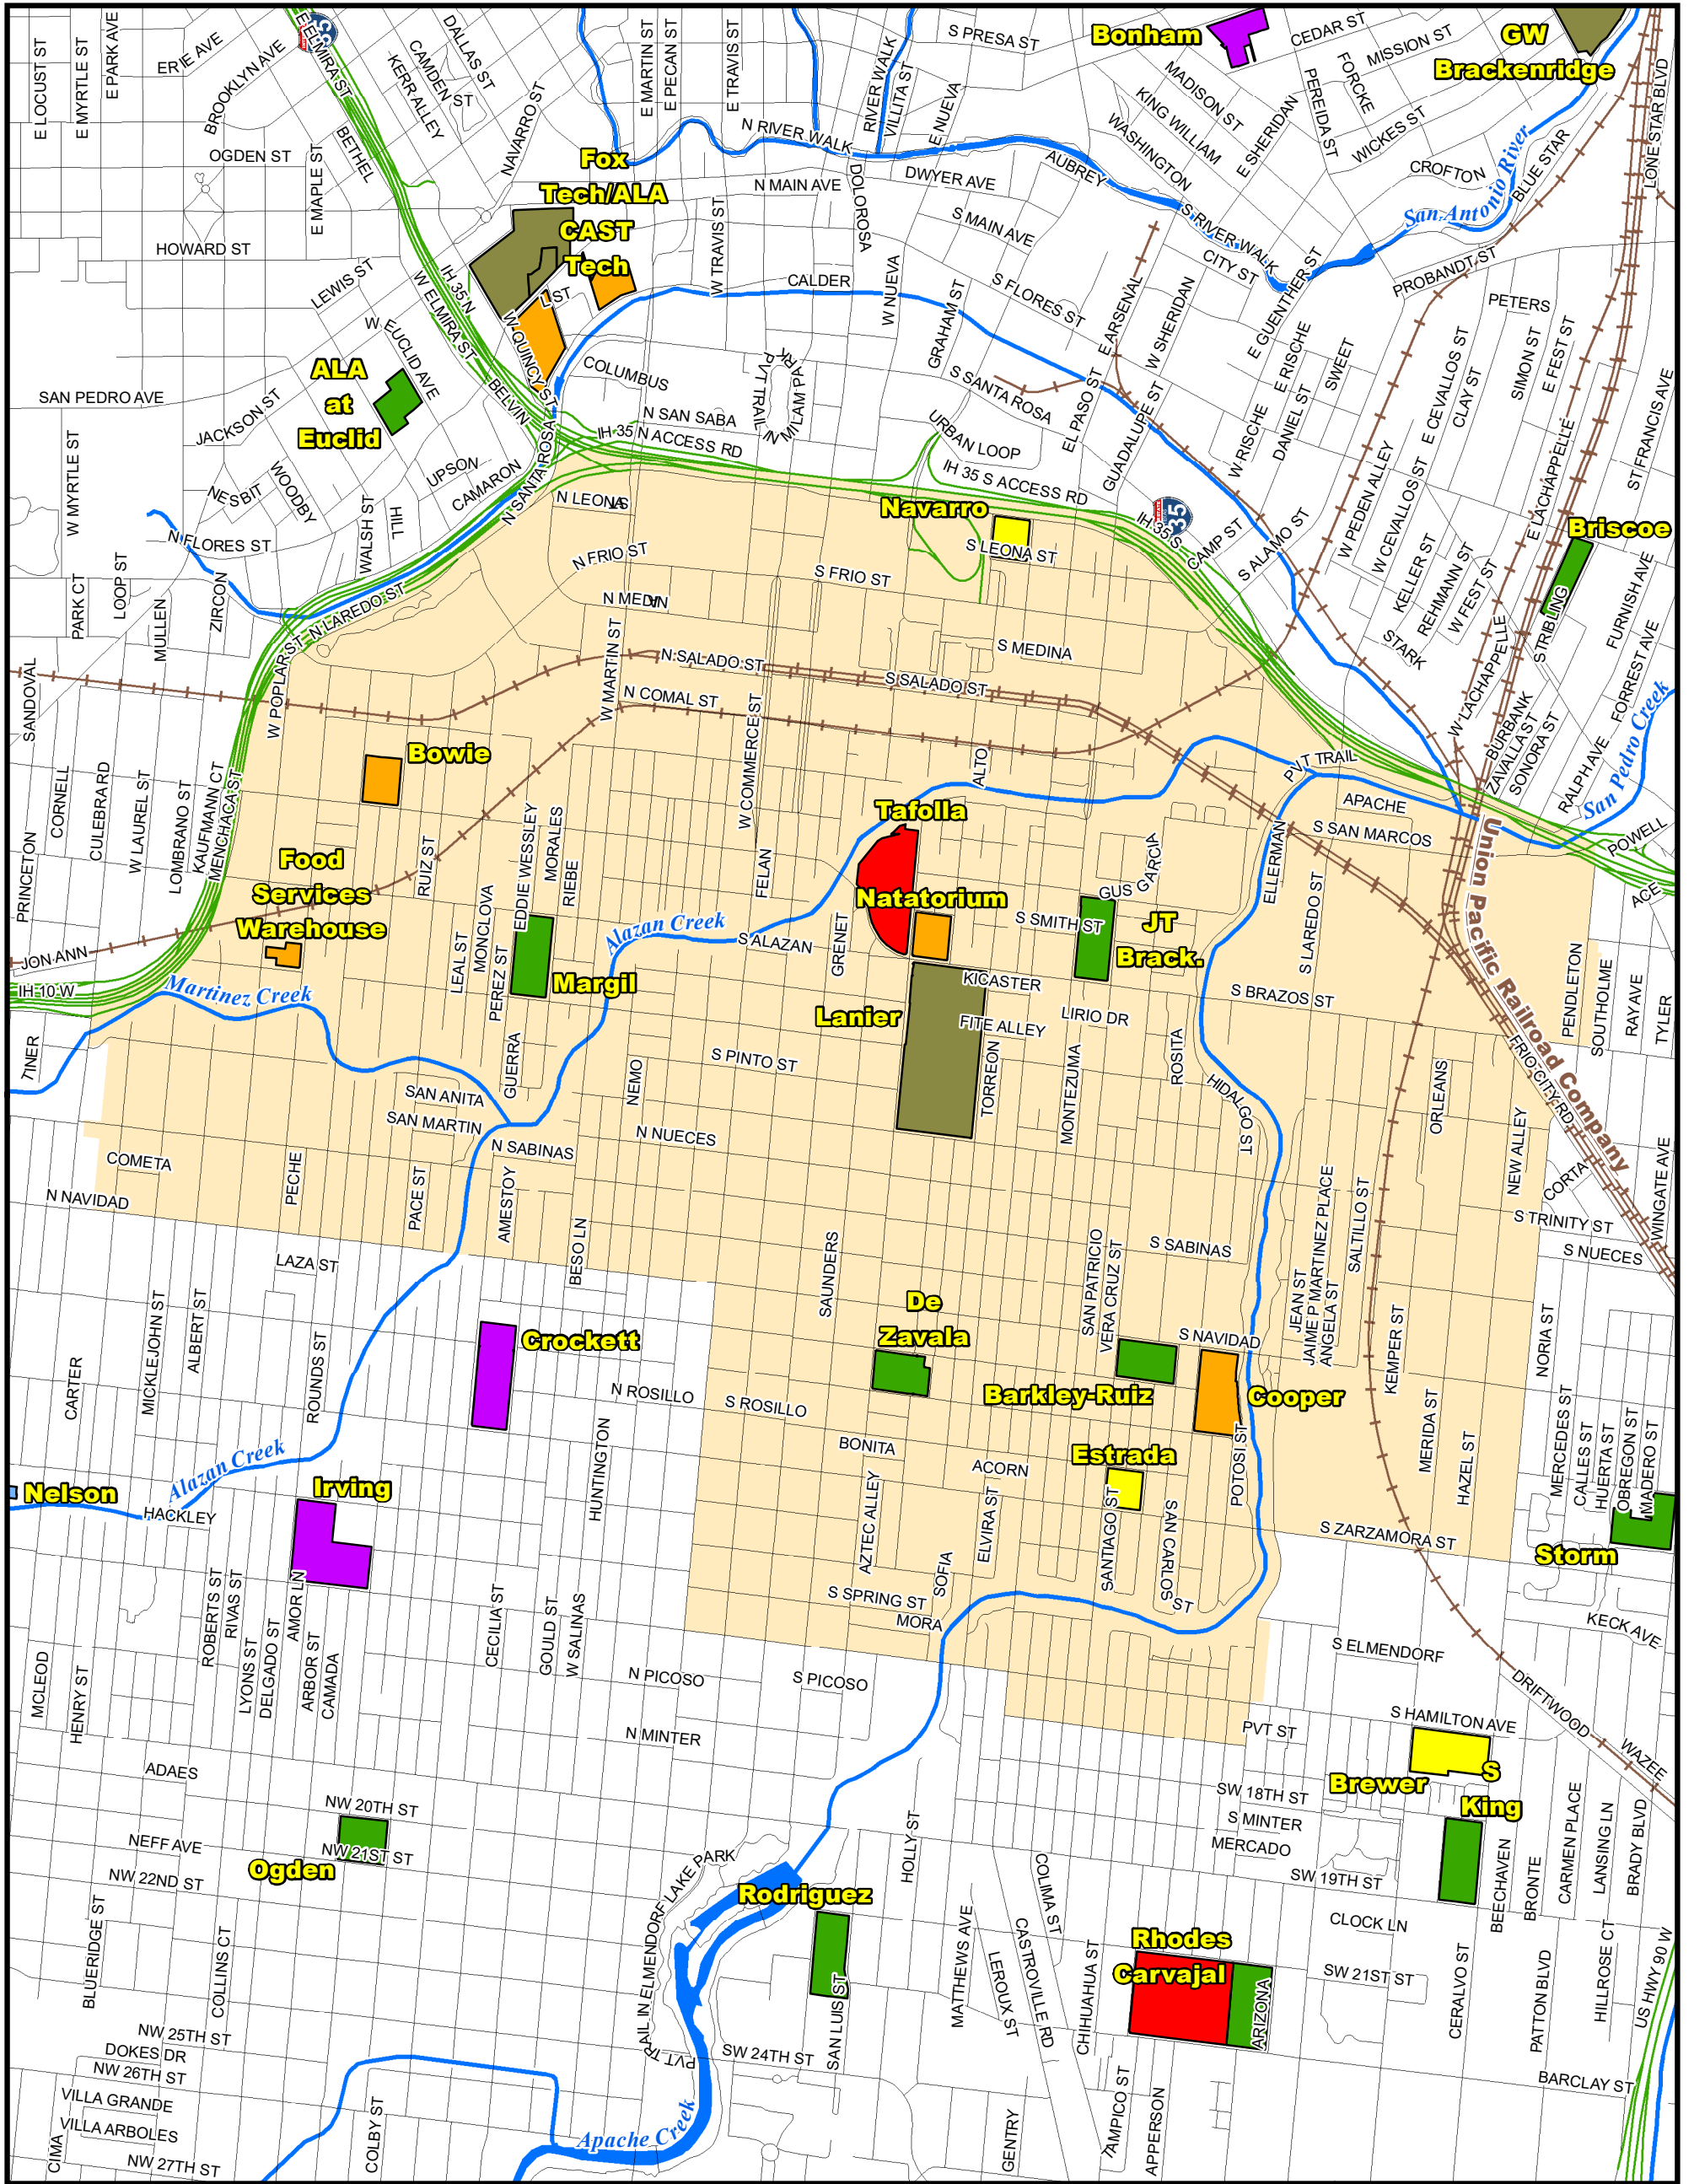

# Attendance Boundary for 2021-2022

**TAFOLLA**  
**Middle School**  
**Grades Served: 6-8**

**1303 W CESAR E CHAVEZ BLVD**  
**SAN ANTONIO, TX 78207**

**LEGEND**

1 inch equals 0.29 miles

**Last Updated 2021-2022**

SAISD Facilities		Route Features		Natural Features	
Facility_Type	Early Childhood EC	Middle School	Streets	Rivers & Creeks	
Administrative	Primary PK/K-5/6	PK/K-8 School	Railroad Tracks	Water Bodies	
Closed - Pending Reuse	High School	Special Program			