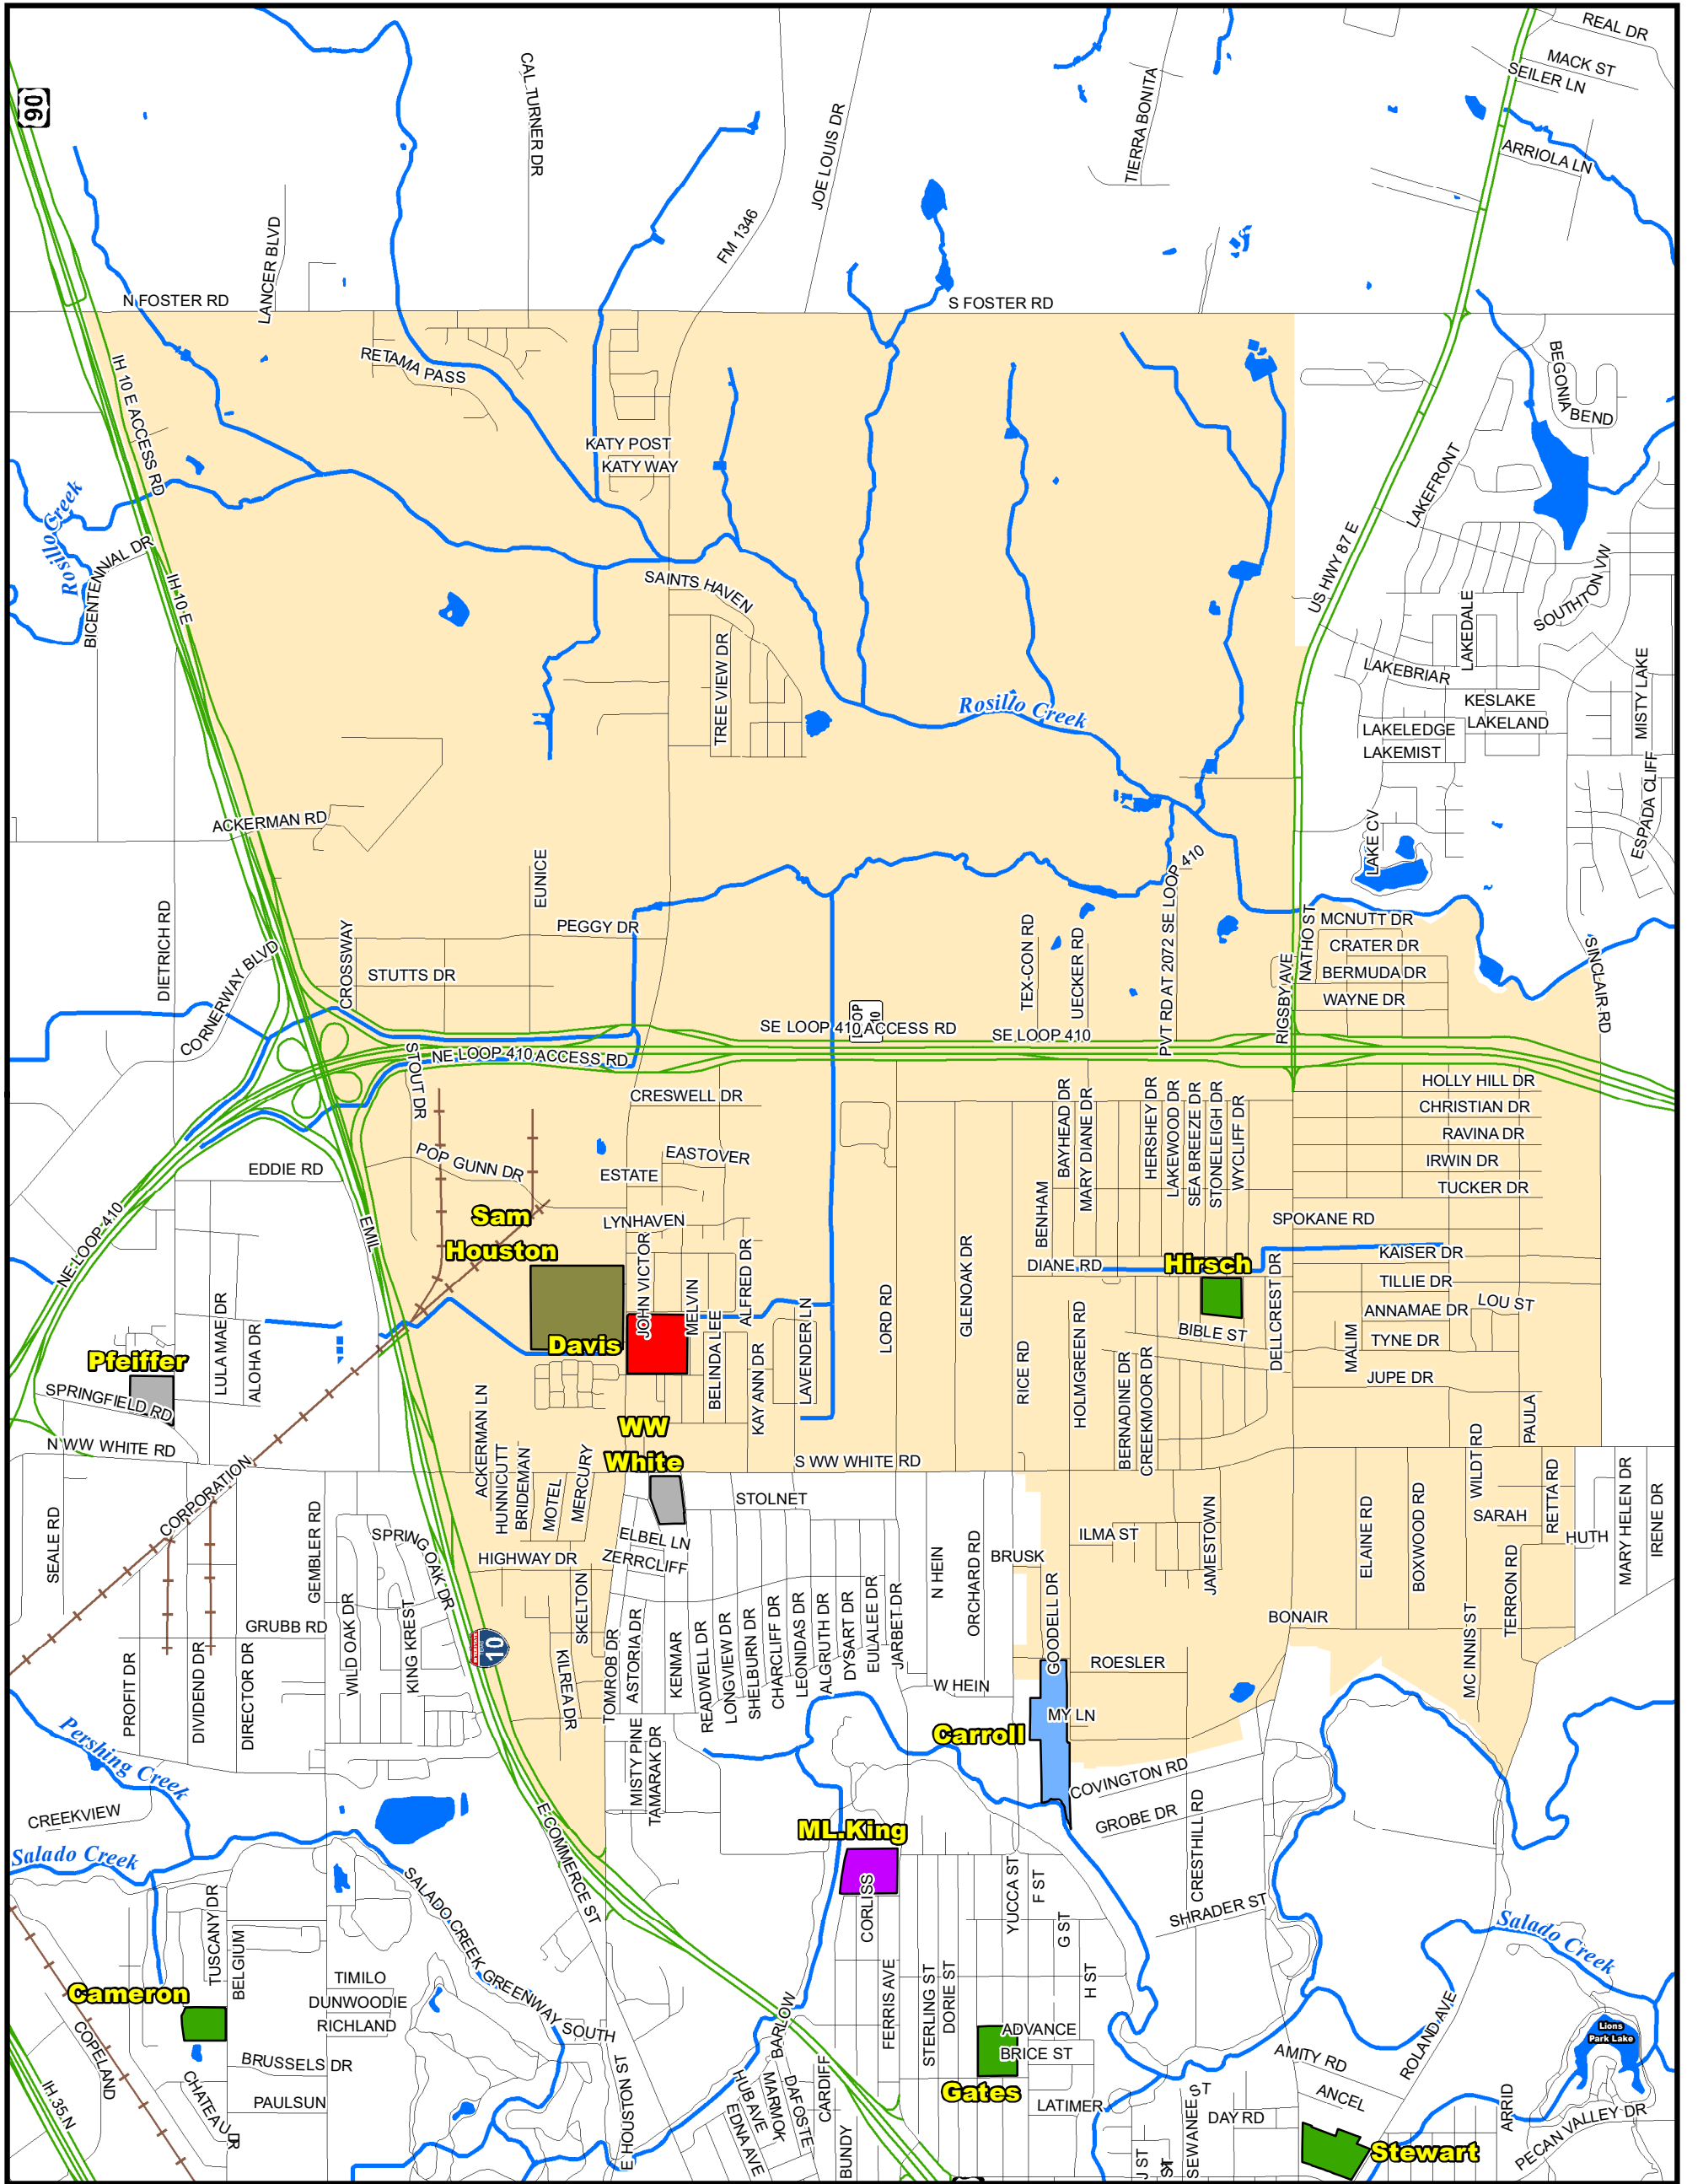

Attendance Boundary for 2021-2022

HIRSCH
Primary School
Grades Served: HS,PK-5

4826 SEA BREEZE DR.
SAN ANTONIO, TX 78220

LEGEND

1 inch equals 0.43 miles

Last Updated 2019-2020

SAISD Facilities		Route Features		Natural Features	
Facility_Type					
Administrative	Primary PK/K-5/6	PK/K-8 School	Streets	Rivers & Creeks	Water Bodies
Closed - Pending Reuse	High School	Special Program	Railroad Tracks		