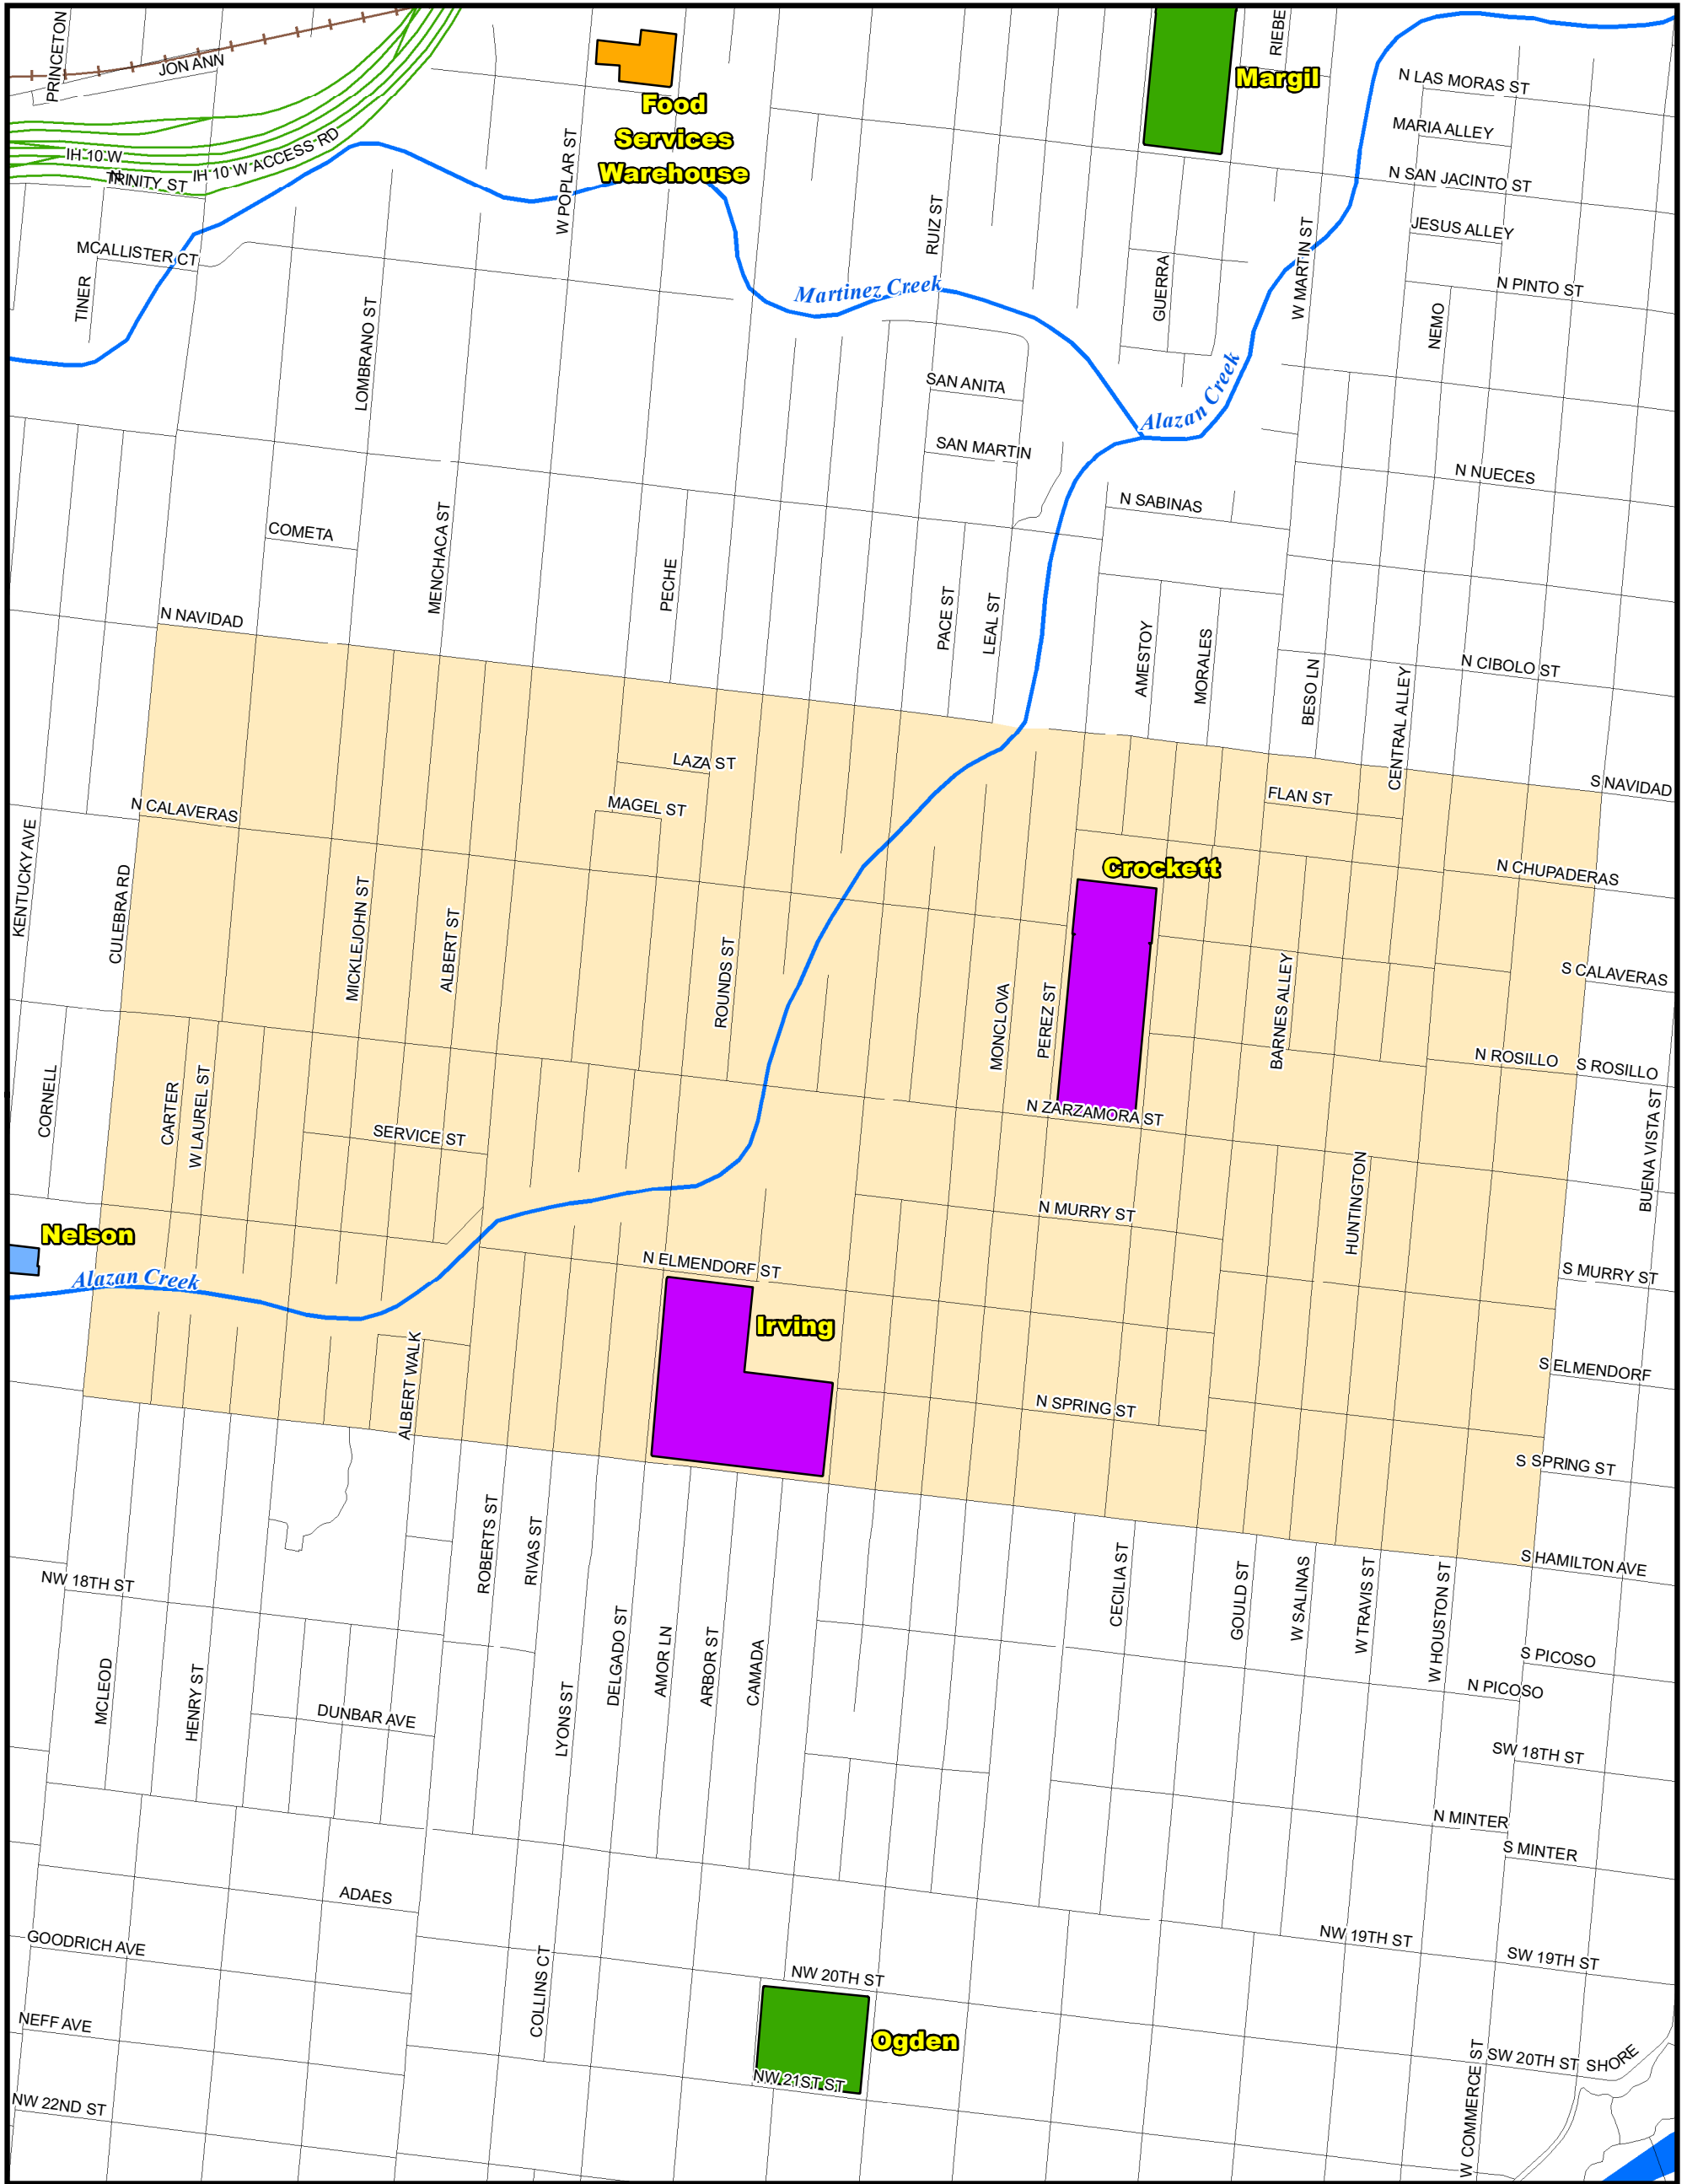

Attendance Boundary for 2021-2022

CROCKETT
Primary School
Grades Served: PK-8

2215 MORALES ST.
SAN ANTONIO, TX 78207

LEGEND

1 inch equals 0.13 miles

Last Updated 2019-2020

SAISD Facilities		Route Features		Natural Features	
Facility_Type					
Administrative	Primary PK/K-5/6	PK/K-8 School	Special Program	Streets	Rivers & Creeks
Closed - Pending Reuse	High School			Middle School	Water Bodies
				Railroad Tracks	