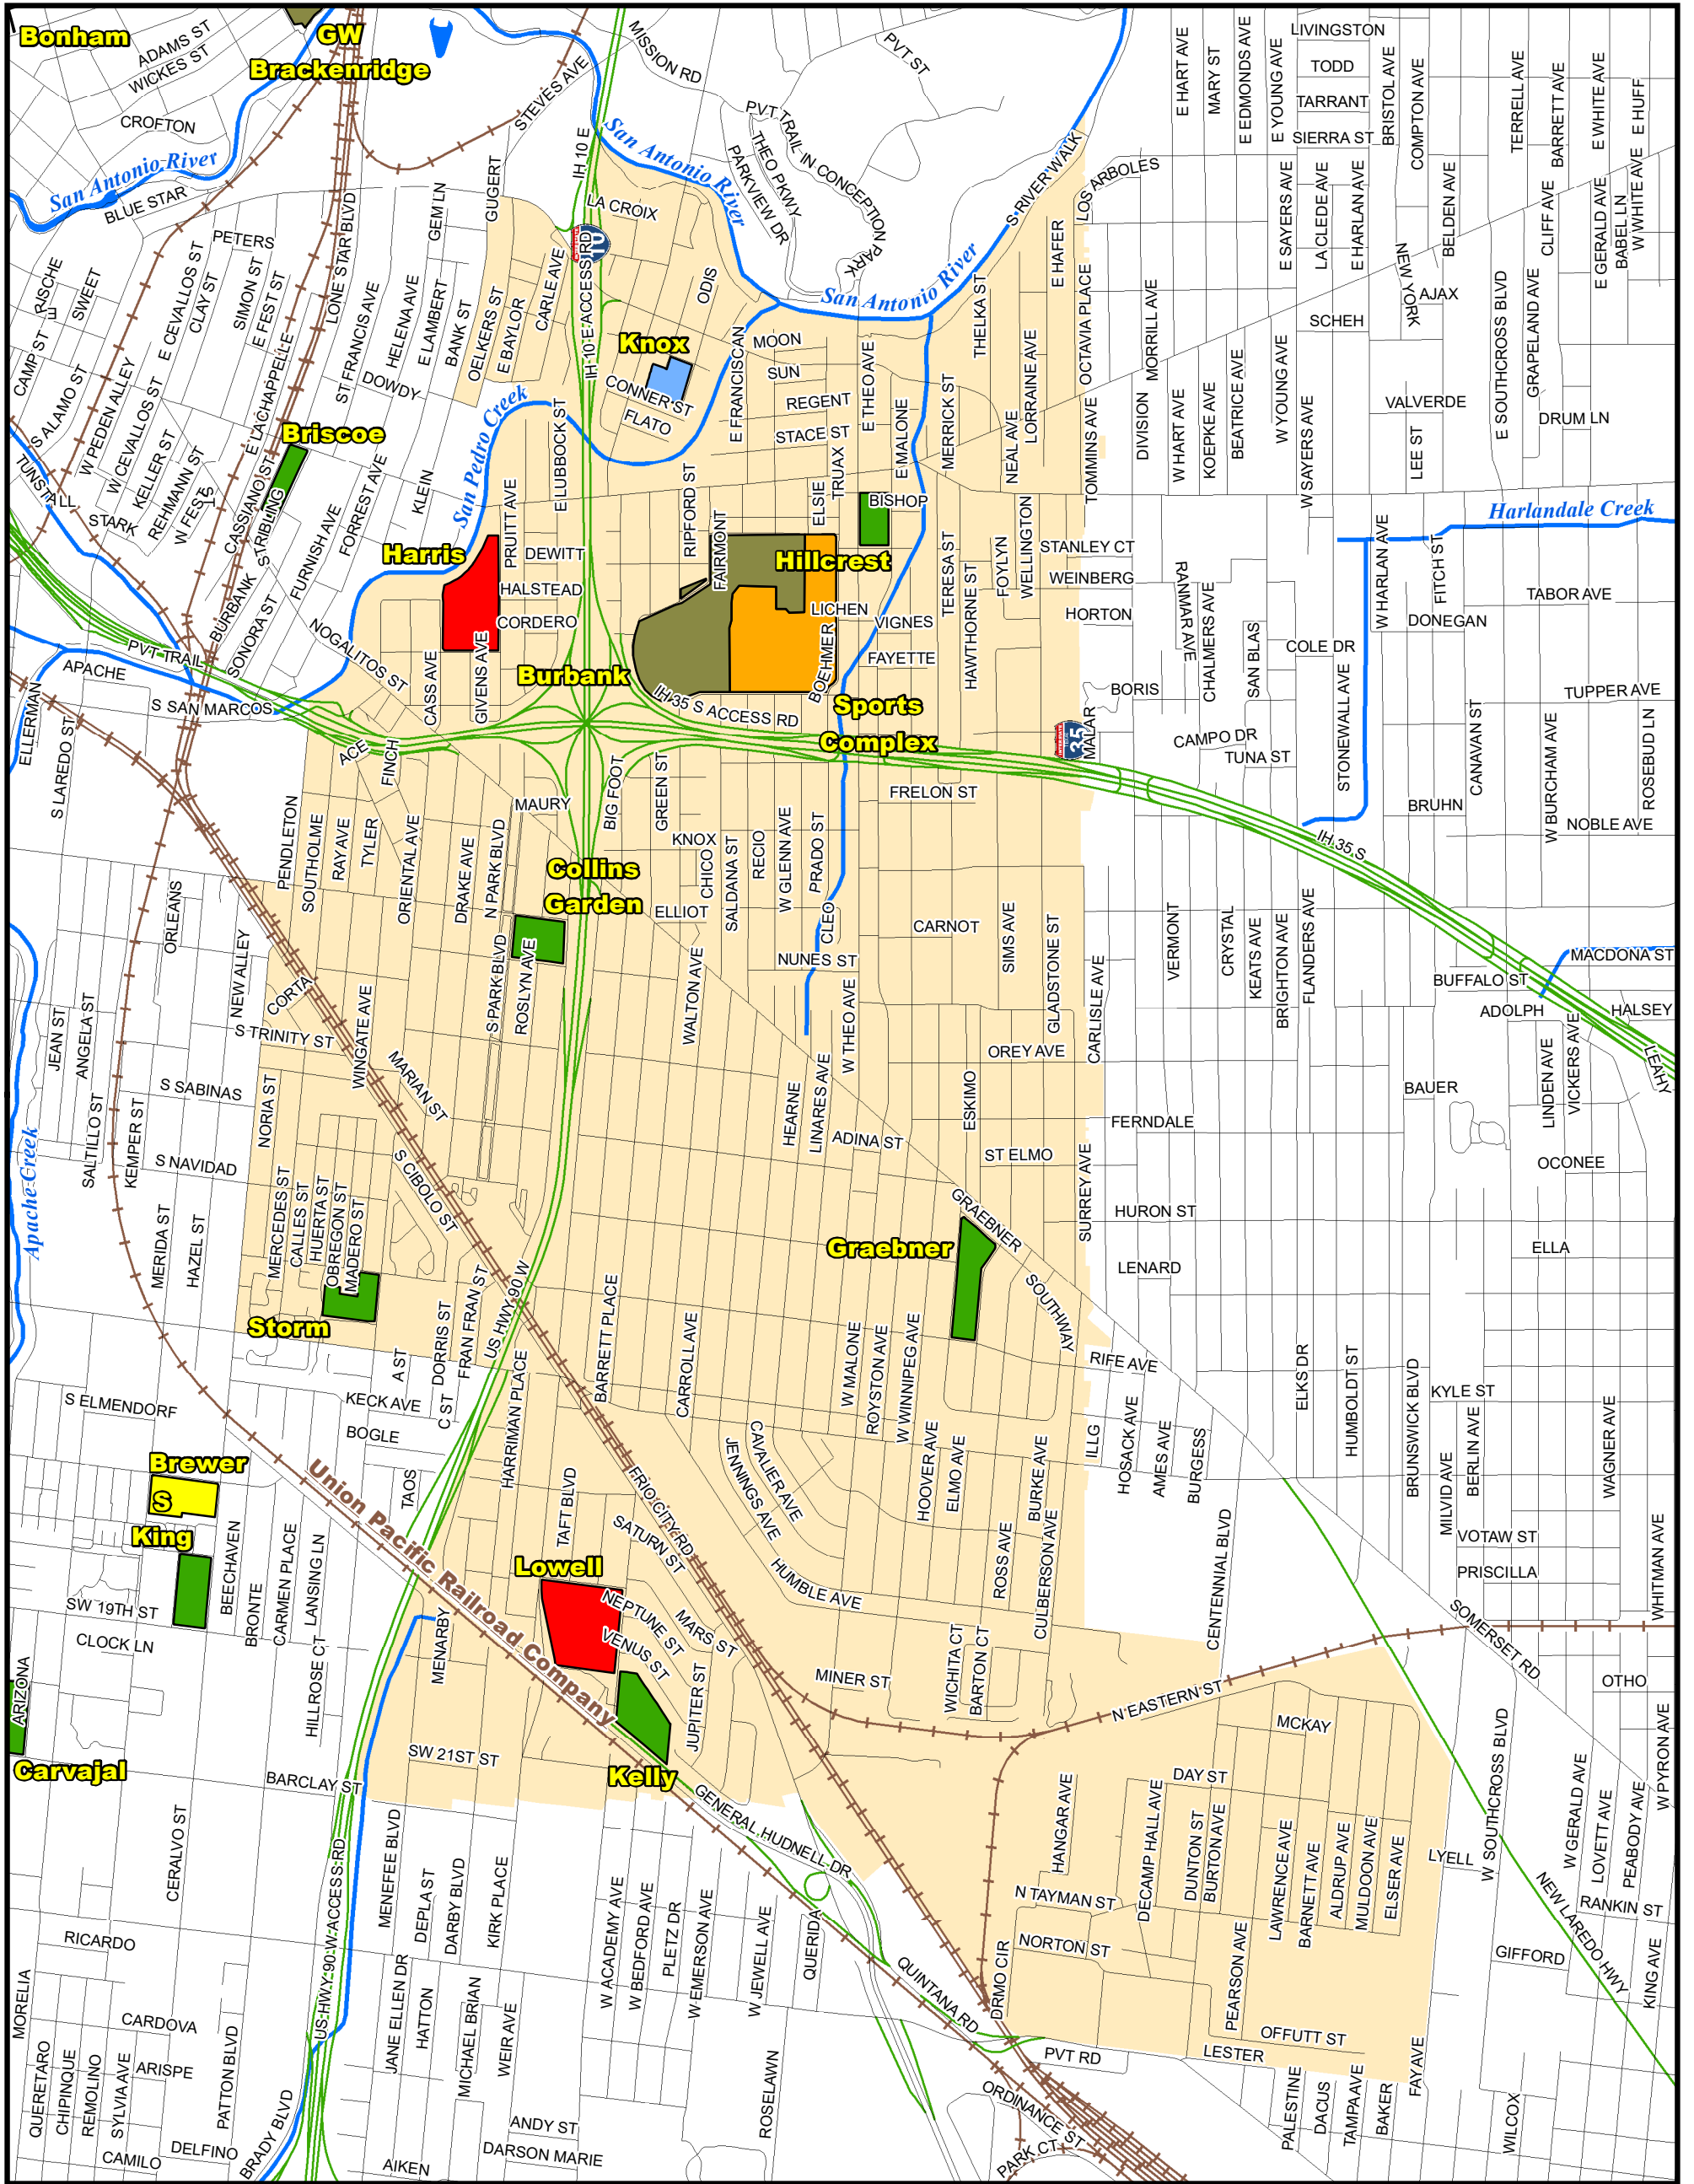

Attendance Boundary for 2021-2022

BURBANK
High School
Grades Served: 9-12

1002 EDWARDS ST.
SAN ANTONIO, TX 78204

LEGEND

1 inch equals 0.34 miles

Last Updated 2014-2015

SAISD Facilities		Route Features		Natural Features	
 Early Childhood EC	 Middle School	Streets	Rivers & Creeks		
 Administrative	 Primary PK/K-5/6	Railroad Tracks	Water Bodies		
 Closed - Pending Reuse	 High School	 Special Program			