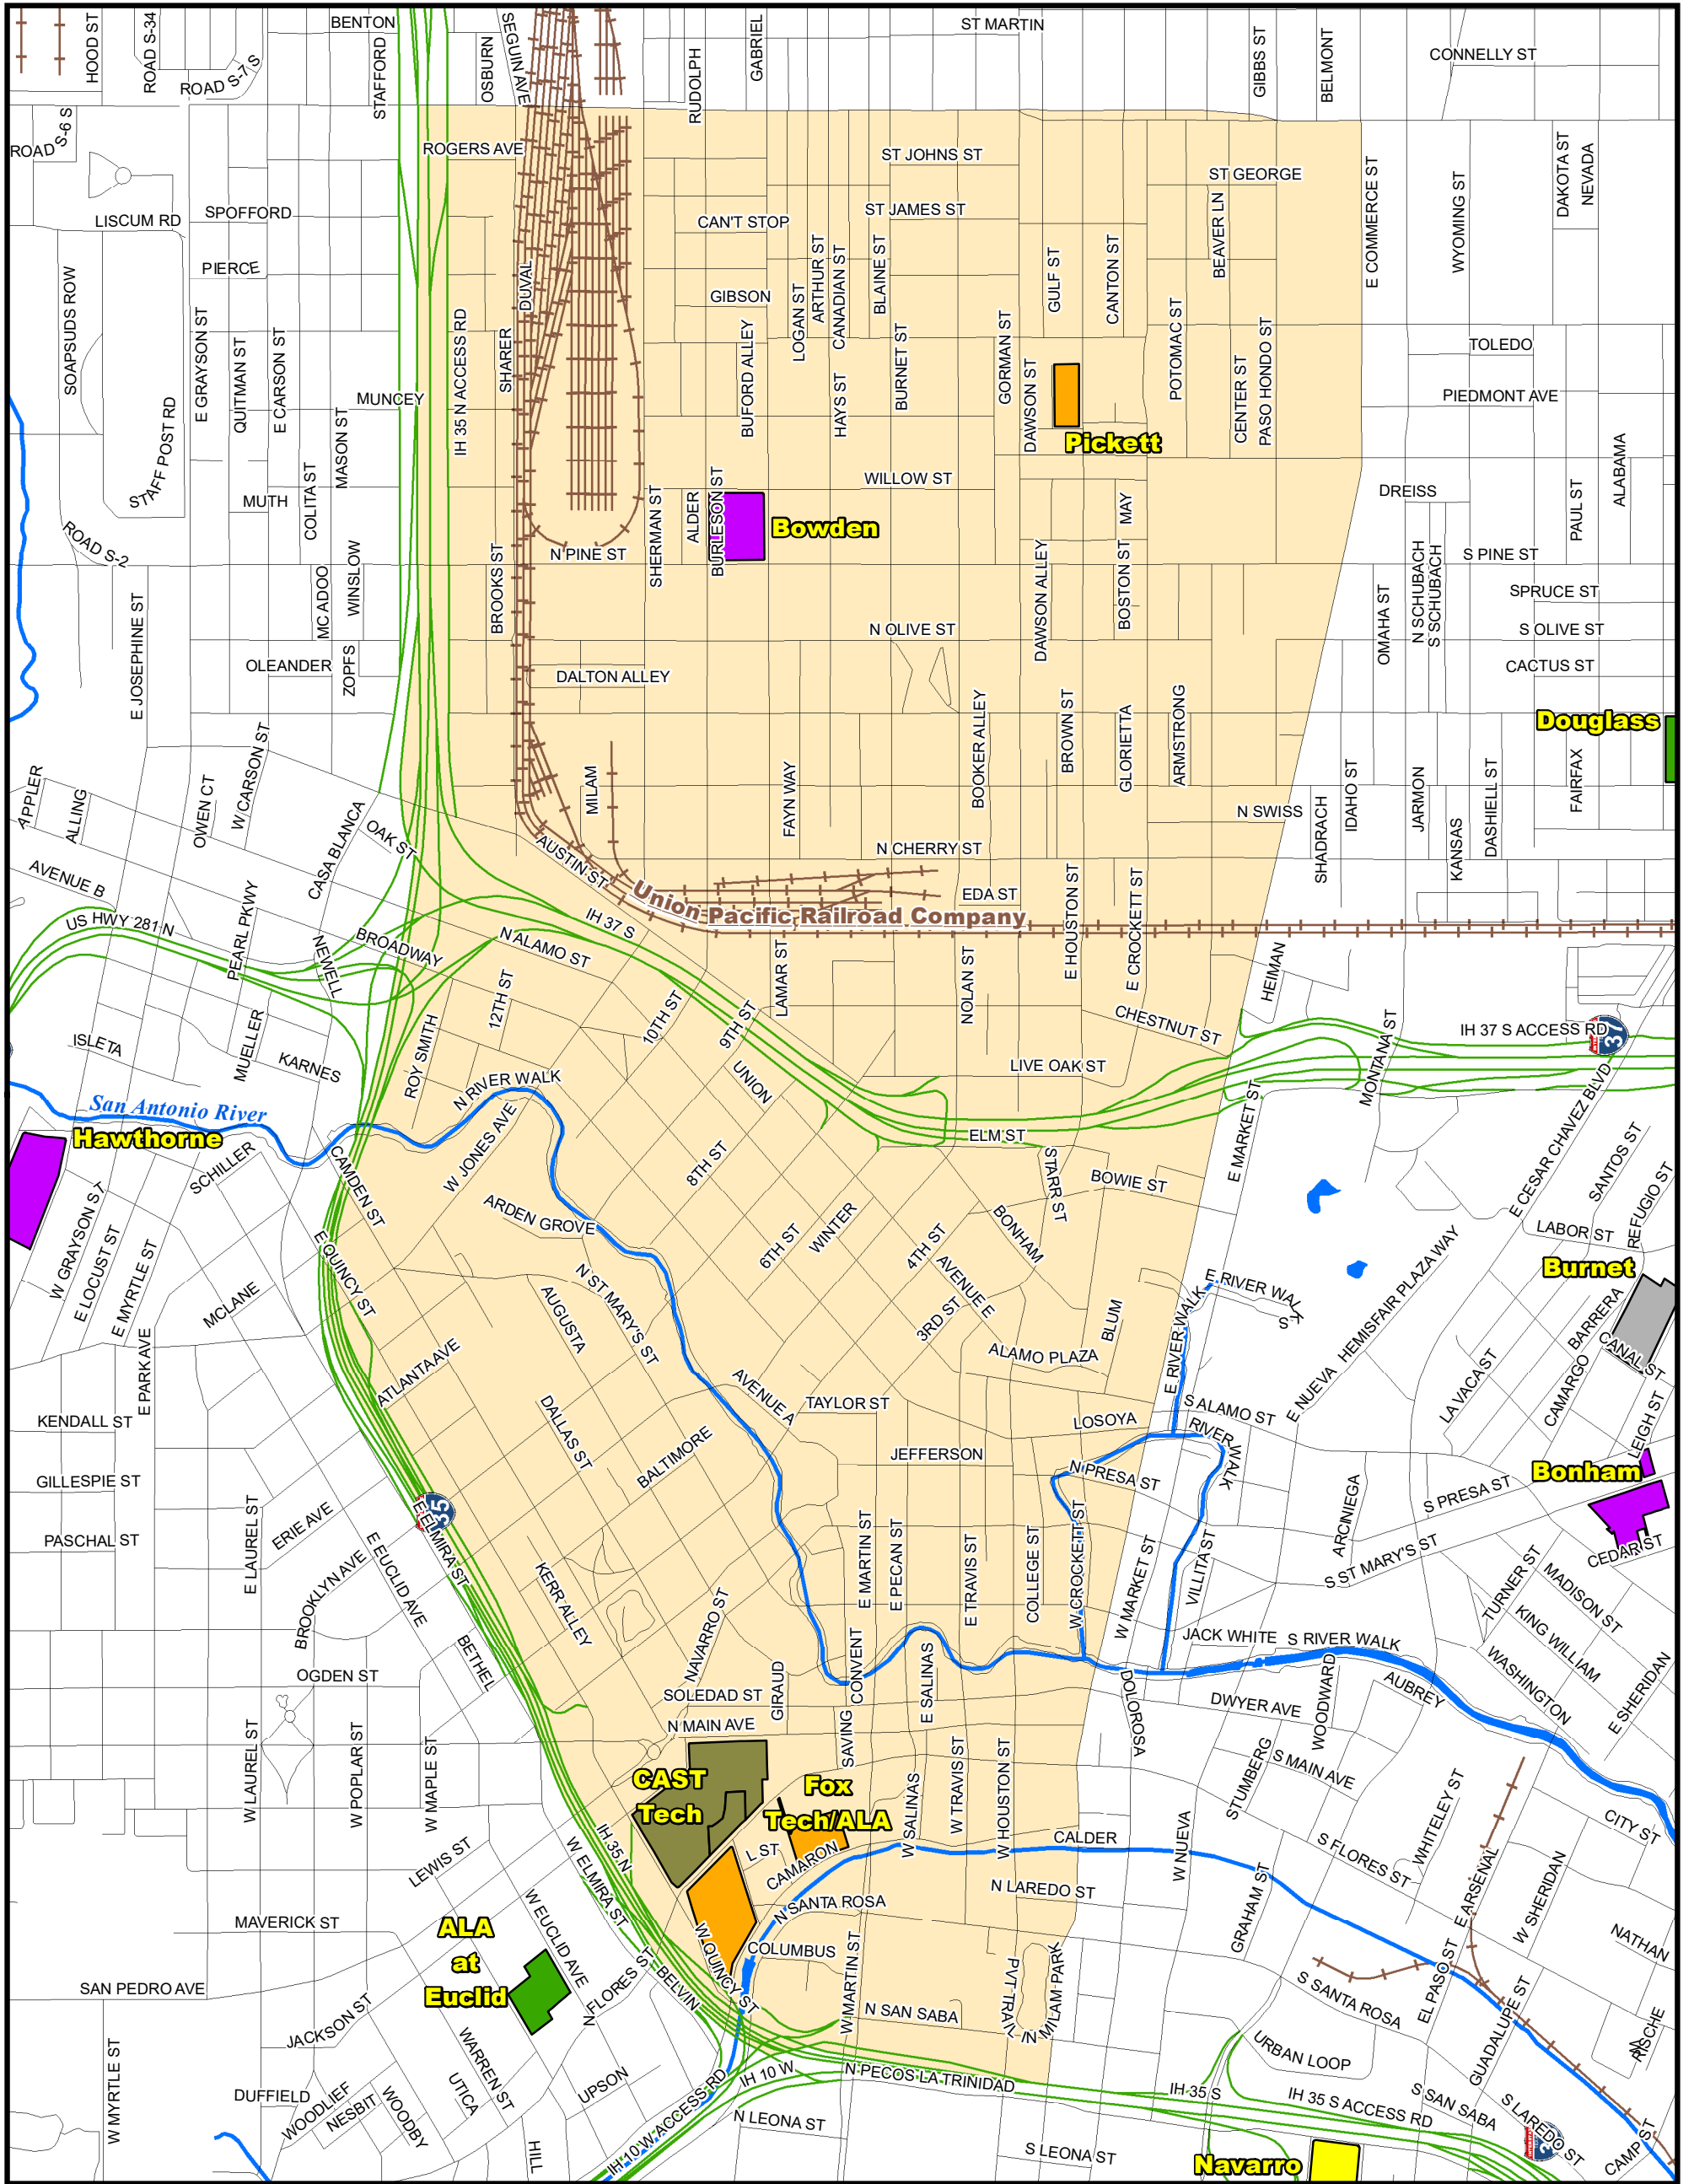

Attendance Boundary for 2021-2022

BOWDEN
Primary School
Grades Served: HS,PK-8

515 WILLOW ST.
SAN ANTONIO, TX 78202

LEGEND

1 inch equals 0.23 miles

Last Updated 2019-2020

SAISD Facilities		Route Features		Natural Features	
 Early Childhood EC	 Middle School	Streets	Rivers & Creeks		
Facility_Type		Railroad Tracks	Water Bodies		
 Administrative	 Primary PK/K-5/6				
 Closed - Pending Reuse	 PK/K-8 School				
	 High School				
	 Special Program				