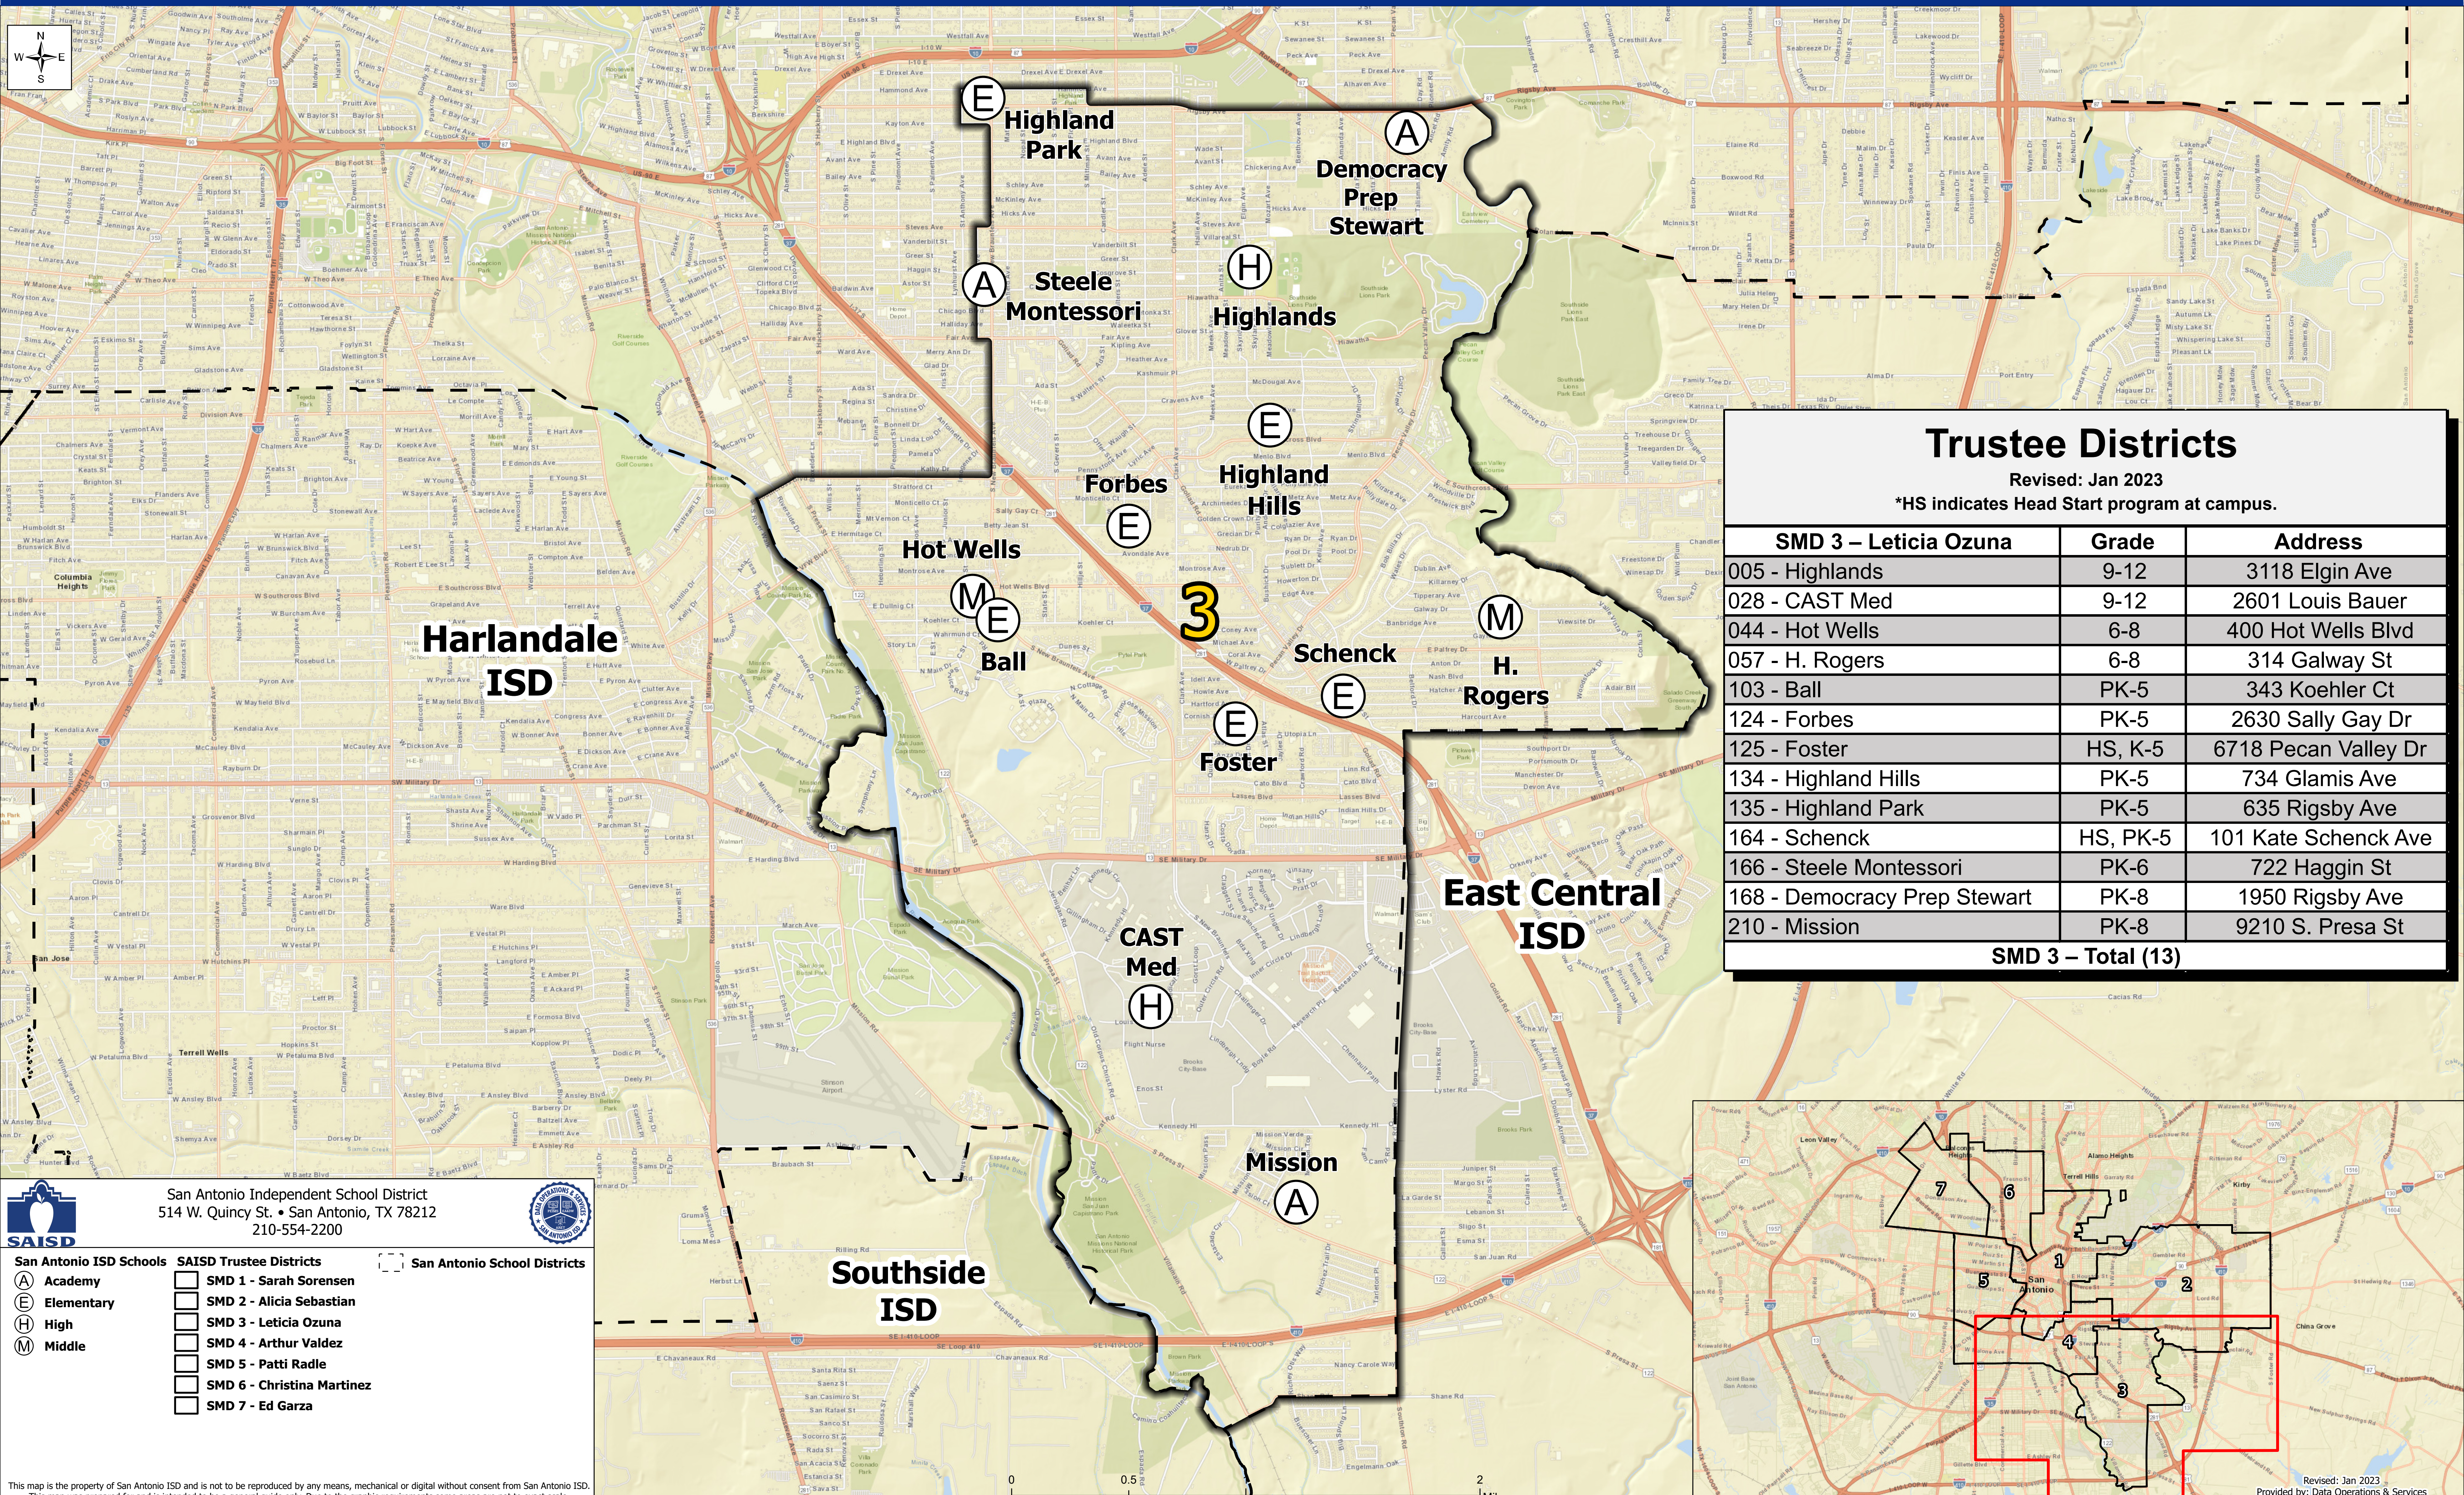

San Antonio ISD Single Member District 3

Trustee Districts

Revised: Jan 2023

*HS indicates Head Start program at campus.

SMD 3 – Leticia Ozuna	Grade	Address
005 - Highlands	9-12	3118 Elgin Ave
028 - CAST Med	9-12	2601 Louis Bauer
044 - Hot Wells	6-8	400 Hot Wells Blvd
057 - H. Rogers	6-8	314 Galway St
103 - Ball	PK-5	343 Koehler Ct
124 - Forbes	PK-5	2630 Sally Gay Dr
125 - Foster	HS, K-5	6718 Pecan Valley Dr
134 - Highland Hills	PK-5	734 Glamis Ave
135 - Highland Park	PK-5	635 Rigsby Ave
164 - Schenck	HS, PK-5	101 Kate Schenck Ave
166 - Steele Montessori	PK-6	722 Haggin St
168 - Democracy Prep Stewart	PK-8	1950 Rigsby Ave
210 - Mission	PK-8	9210 S. Presa St
SMD 3 – Total (13)		

San Antonio Independent School District
514 W. Quincy St. • San Antonio, TX 78212
210-554-2200

San Antonio ISD Schools

- (A) Academy
- (E) Elementary
- (H) High
- (M) Middle

SAISD Trustee Districts

- SMD 1 - Sarah Sorensen
- SMD 2 - Alicia Sebastian
- SMD 3 - Leticia Ozuna
- SMD 4 - Arthur Valdez
- SMD 5 - Patti Radle
- SMD 6 - Christina Martinez
- SMD 7 - Ed Garza

San Antonio School Districts