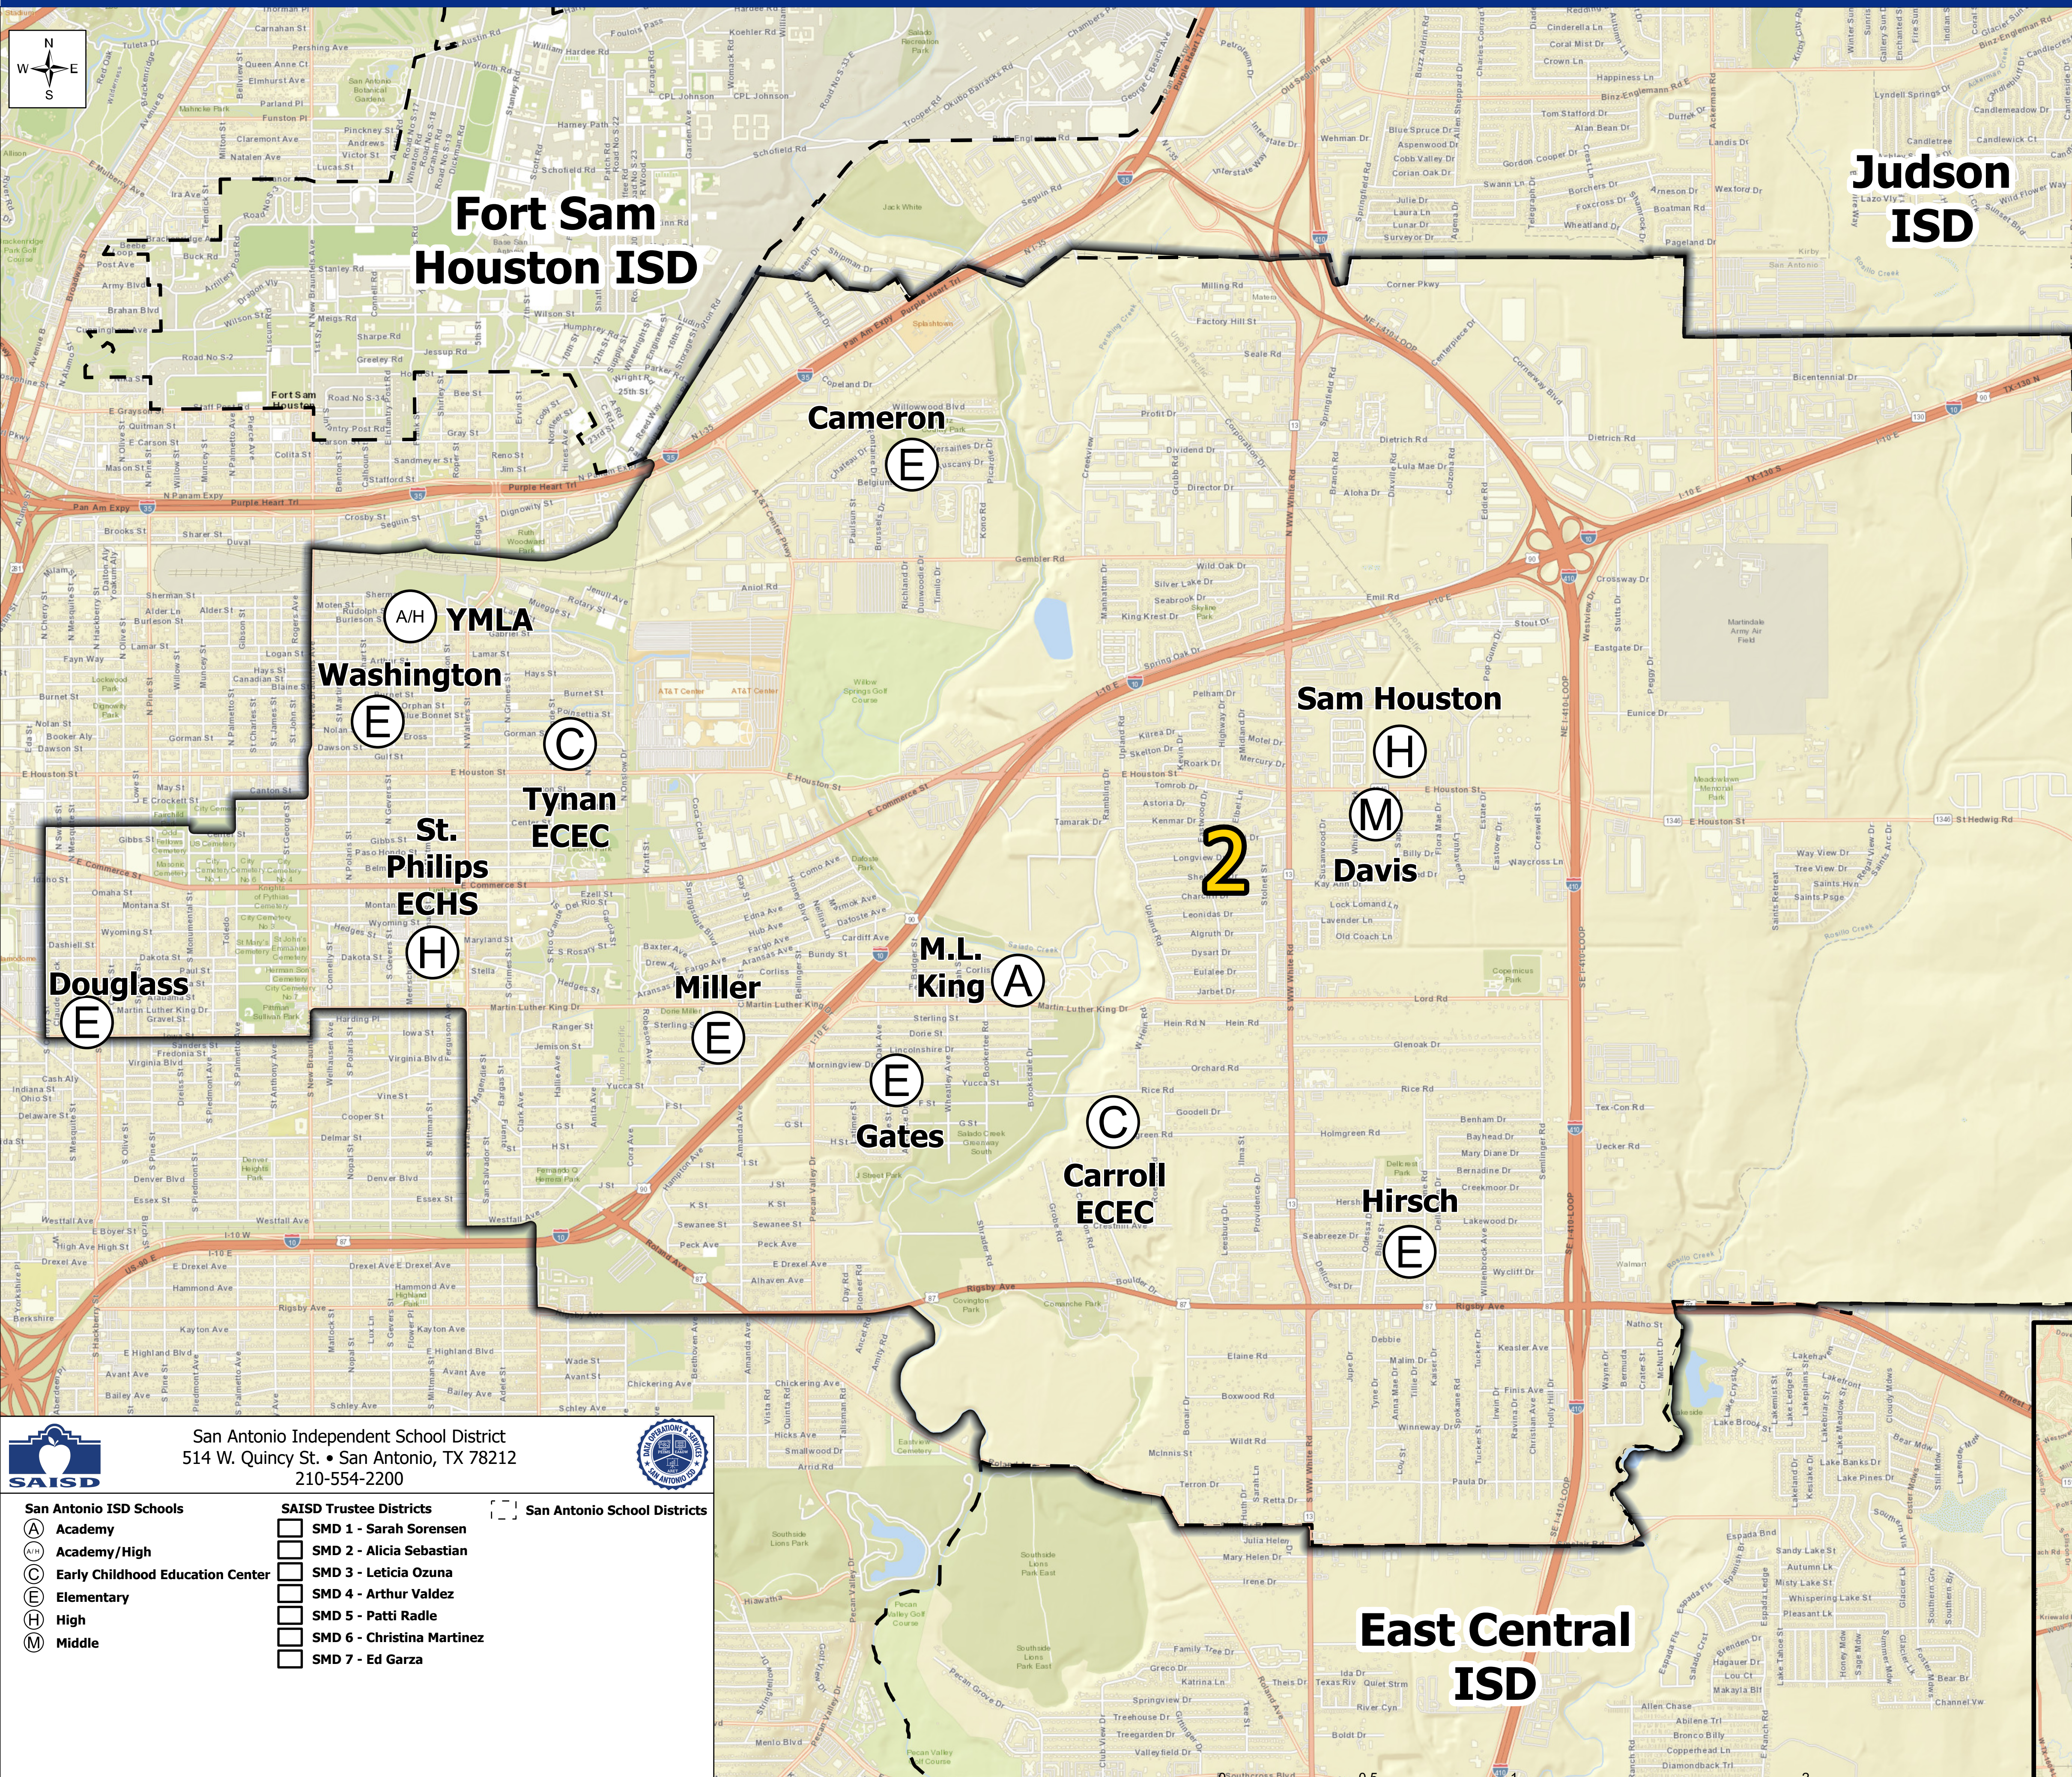

San Antonio ISD Single Member District 2

Trustee Districts

Revised: Jan 2023
*HS indicates Head Start program at campus.

SMD 2 – Alicia Sebastian	Grade	Address
006 - Sam Houston	9-12	4635 E. Houston St
025 - St. Philips ECHS	9-12	1801 Martin Luther King Dr
043 - Davis	6-8	4702 E. Houston St
114 - Cameron	PK-5	3635 Belgium Ln
119 - Douglass	PK-5	318 Martin L. King Dr
127 - Gates	PK-6	510 Morningview Dr
137 - Hirsch	HS, K-5	4826 Seabreeze Dr
142 - M.L. King	K-8	3501 Martin L. King Dr
153 - Miller	PK-5	207 Lincolnshire Dr
172 - Washington	PK-6	1823 Nolan St
177 - YMLA	4-12	415 Gabriel St
240 - Carroll ECEC	HS, K-2	463 Holmgreen Rd
244 - Tynan ECEC	HS	925 Gulf St
SMD 2 – Total (13)		

San Antonio Independent School District
514 W. Quincy St. • San Antonio, TX 78212
210-554-2200

San Antonio ISD Schools

- (A) Academy
- (A/H) Academy/High
- (E) Early Childhood Education Center
- (E) Elementary
- (H) High
- (M) Middle

SAISD Trustee Districts

- SMD 1 - Sarah Sorensen
- SMD 2 - Alicia Sebastian
- SMD 3 - Leticia Ozuna
- SMD 4 - Arthur Valdez
- SMD 5 - Patti Radle
- SMD 6 - Christina Martinez
- SMD 7 - Ed Garza

San Antonio School Districts