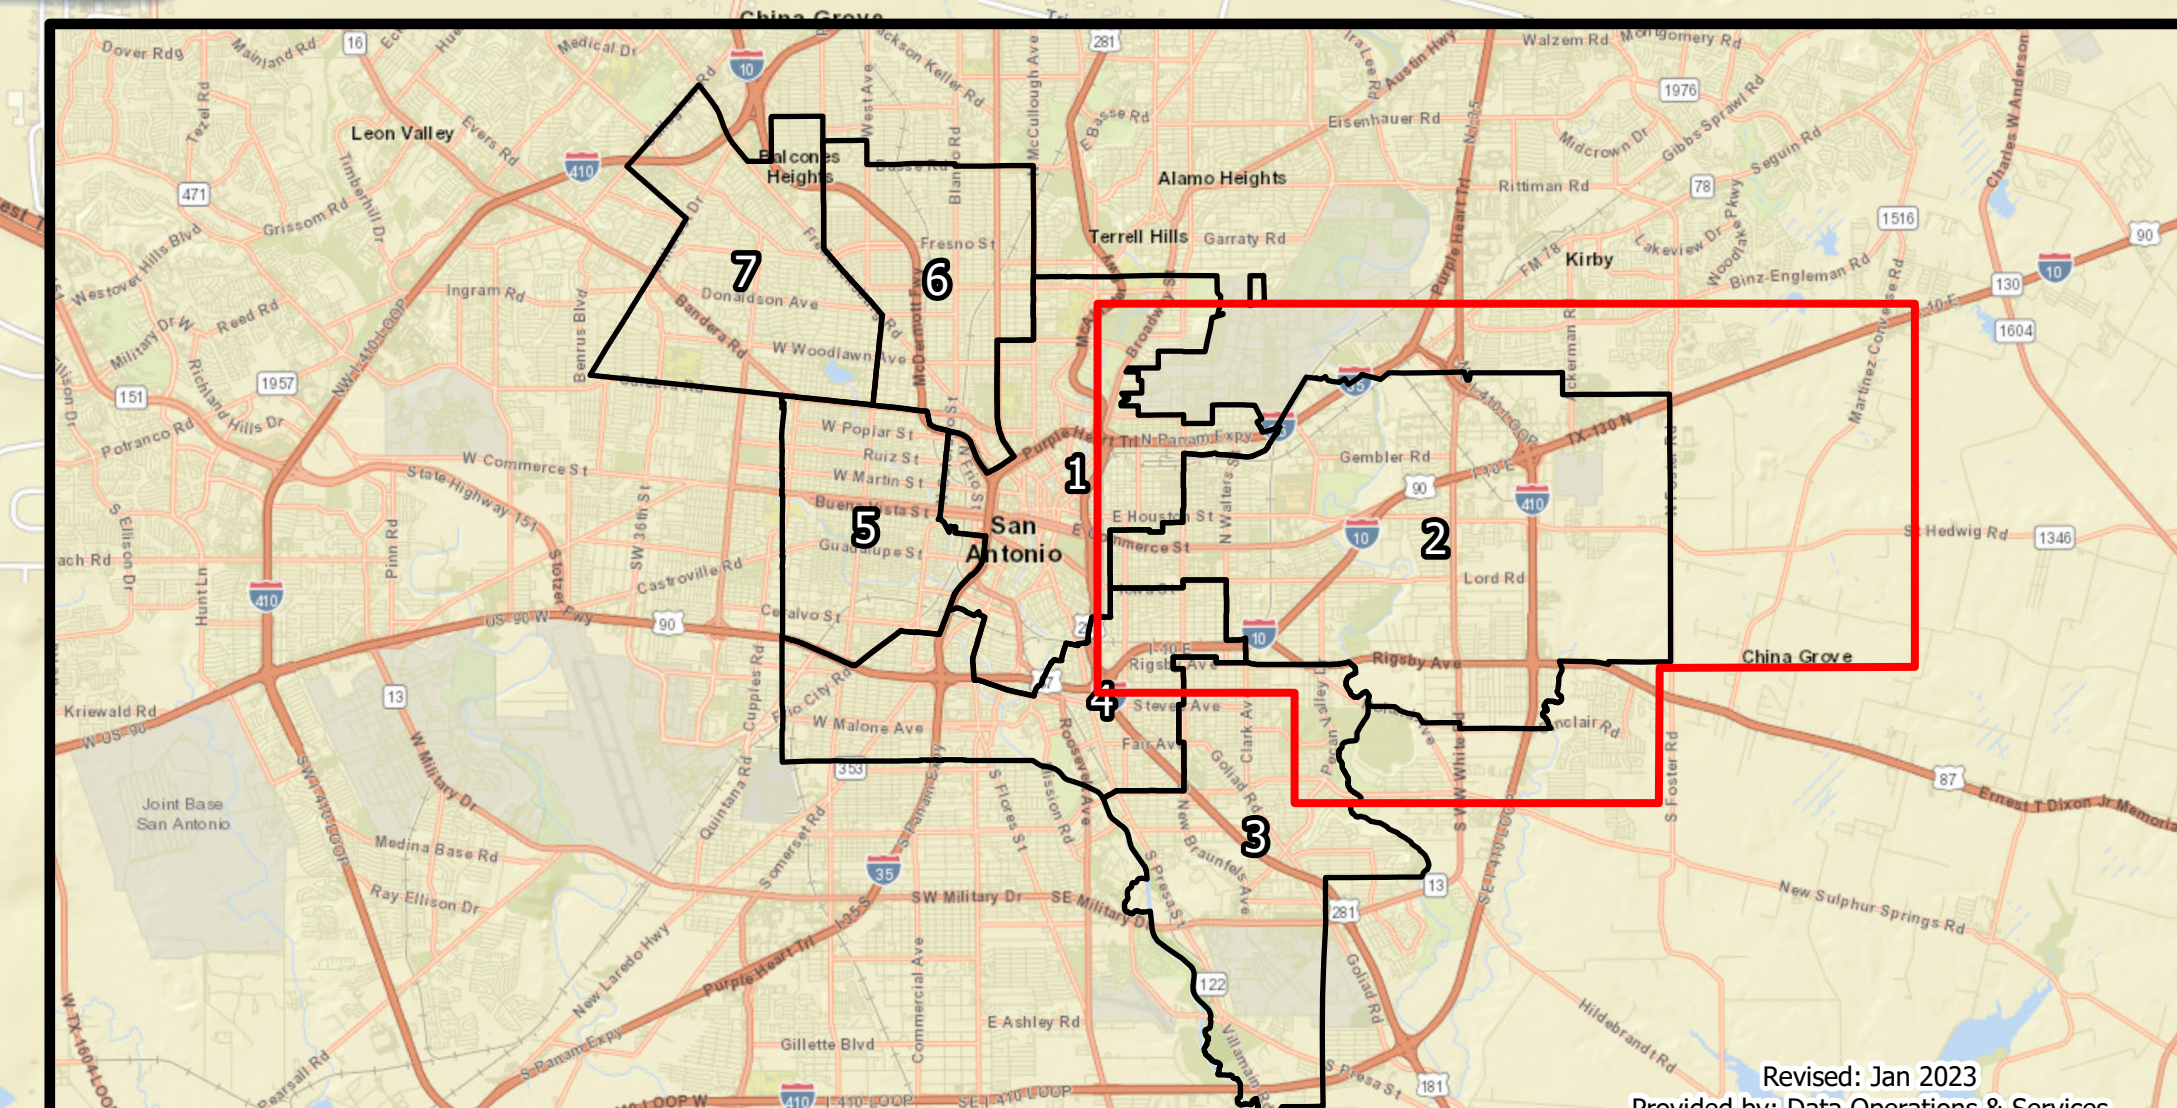

Revised: Jan 2023
Provided by: Data Operations & Services
Map Produced by: GIS Analyst - Alberto Solis